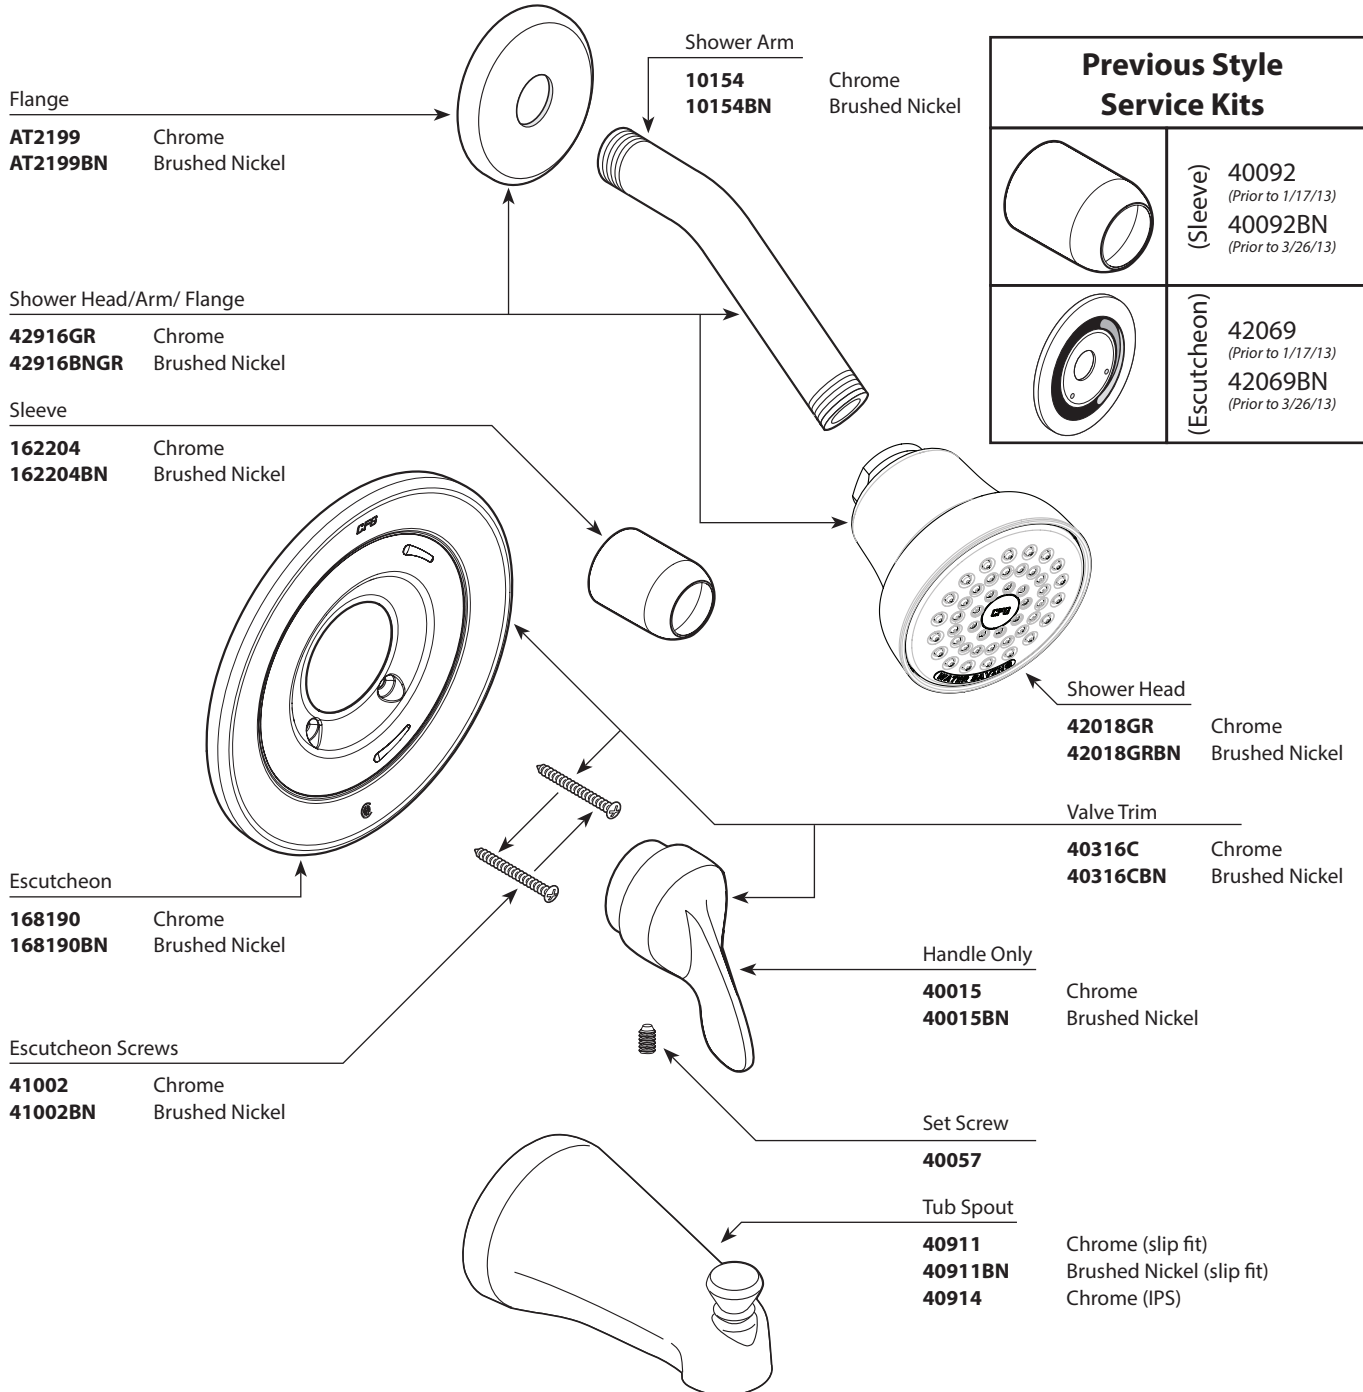

A Moen Incorporated Brand

CORNERSTONE™
Single-Handle Tub/Shower Cycling Trim
w/Water Saving Showerhead

Shower Trim Only

Model	Finish
40315CGR	Chrome
40315CBNGR	Brushed Nickel

Tub/Shower Trim

Model	Finish
40311CGR	Chrome
40311CBNGR	Brushed Nickel

Previous Style
Service Kits

	(Sleeve)	40092 <i>(Prior to 1/17/13)</i> 40092BN <i>(Prior to 3/26/13)</i>
	(Escutcheon)	42069 <i>(Prior to 1/17/13)</i> 42069BN <i>(Prior to 3/26/13)</i>

10/2012 EXP. 3/30/2015
 Rev 01